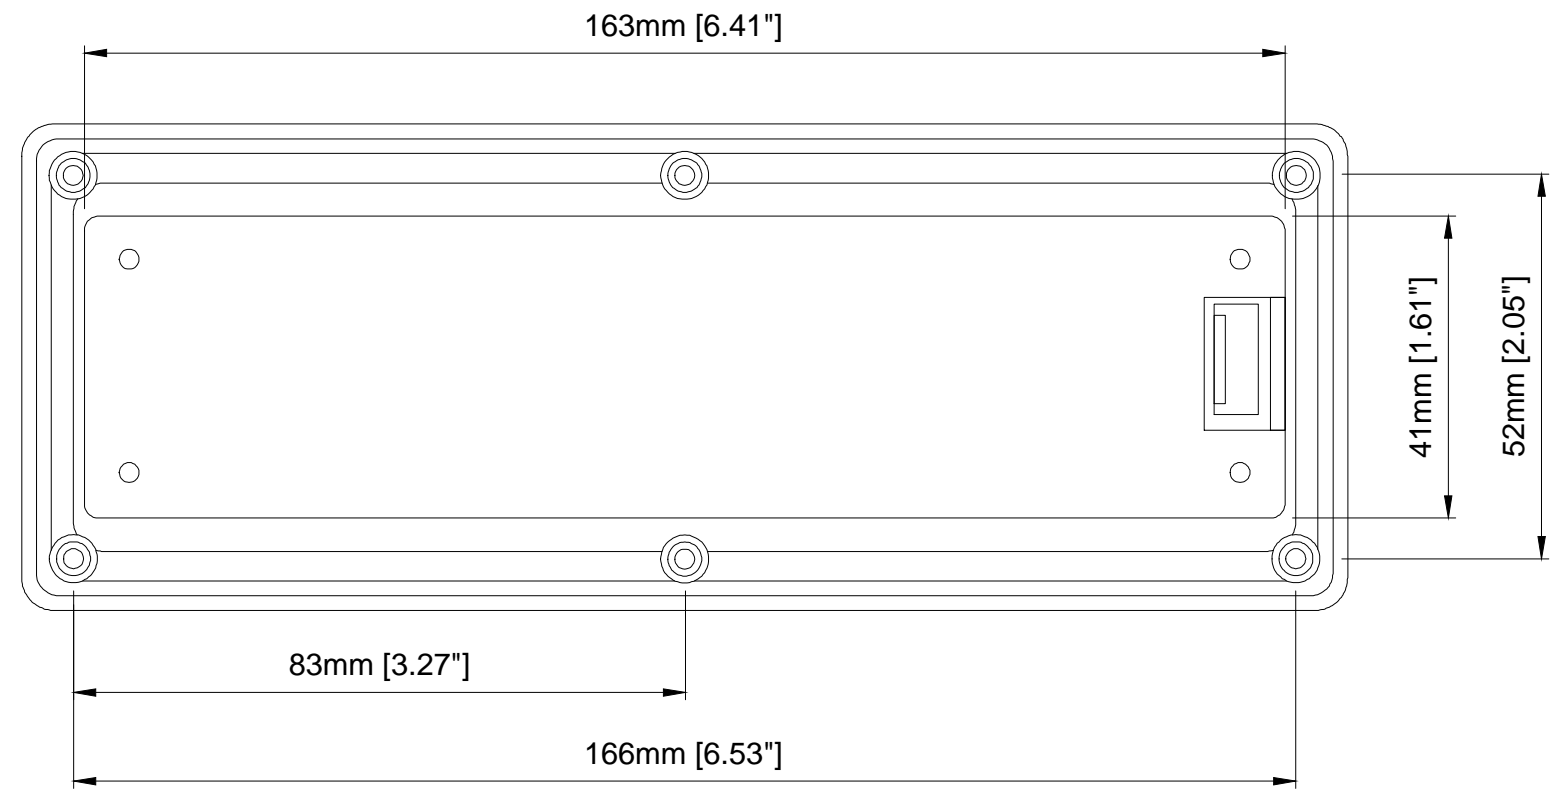

THIS DRAWING IS THE PROPERTY OF THE RDM AND MUST NOT BE COPIED OR DISCLOSED TO A THIRD PARTY WITHOUT AGREED CONSENT.

THIS DRAWING HAS BEEN BASED ON ARCHITECTS LAYOUT

LEGEND

PR0620 Plant Display

REV 01	FOR INFORMATION	DATE: xx/06/17

DRAWING REVISION

CLIENT

SITE NAME

PROJECT NAME

80 Johnstone Avenue, Hillington Industrial Estate, Glasgow, UK G52 4NZ

PR0620 Plant Display

CLIENT PROJECT NO. -

RDM PROJECT NO. 00001

DRAWING STATUS FOR INFORMATION

DATE PRODUCED 03/07/17 REV 01

DRAWING NO. 007 DISCIPLINE ELECTRICAL

DRAWN AG CHECKED MAS