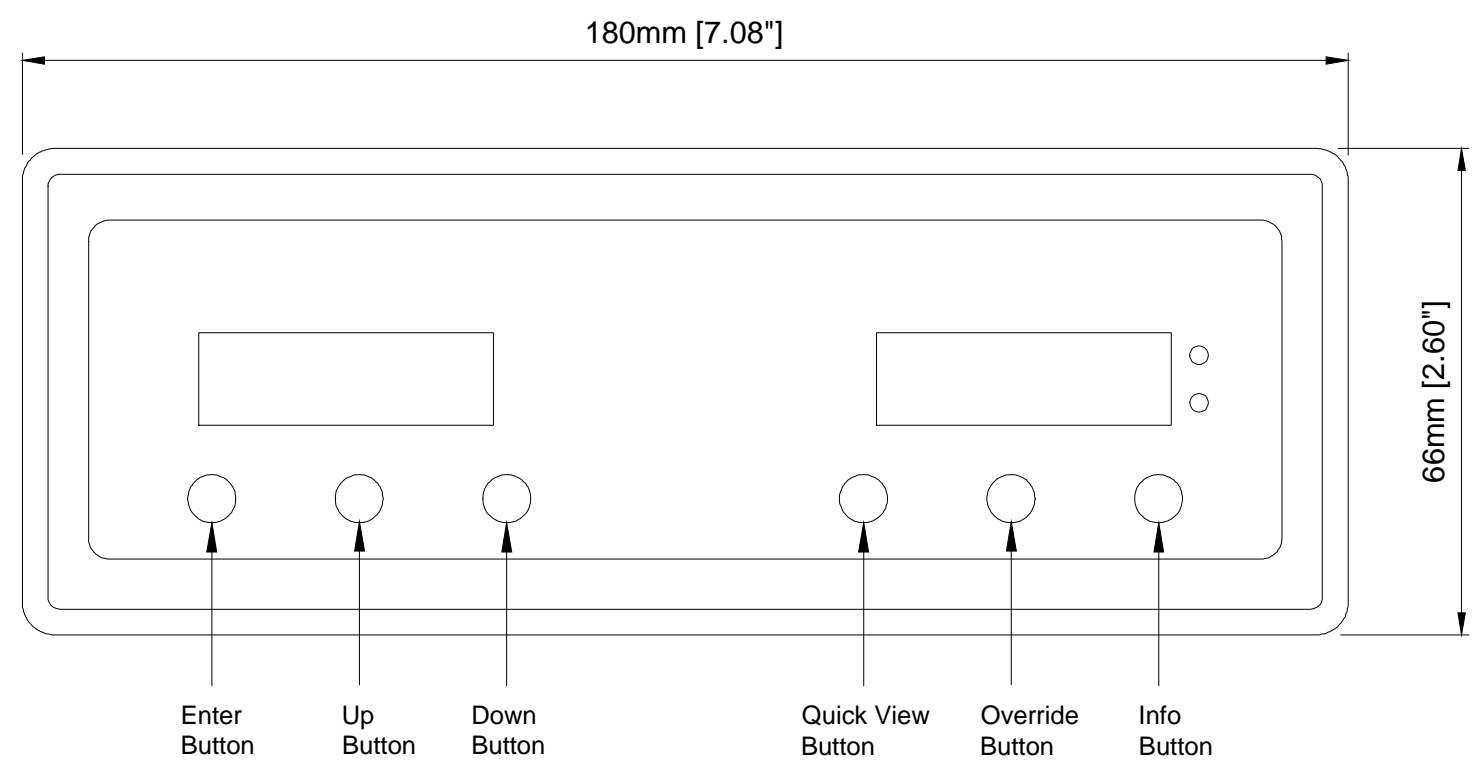

THIS DRAWING IS THE PROPERTY OF THE RDM AND MUST NOT BE COPIED OR DISCLOSED TO A THIRD PARTY WITHOUT AGREED CONSENT.

THIS DRAWING HAS BEEN BASED ON ARCHITECTS LAYOUT

LEGEND

PR0620 Plant Display

REV 01	FOR INFORMATION	DATE: xx/06/17

DRAWING REVISION

CLIENT

SITE NAME

PROJECT NAME

80 Johnstone Avenue, Hillington Industrial Estate, Glasgow, UK G52 4NZ

PR0620 Plant Display

CLIENT PROJECT NO. -

RDM PROJECT NO. 00001

DRAWING STATUS FOR INFORMATION

DATE PRODUCED 03/07/17 REV 01

DRAWING NO. 007 DISCIPLINE ELECTRICAL

DRAWN AG CHECKED MAS