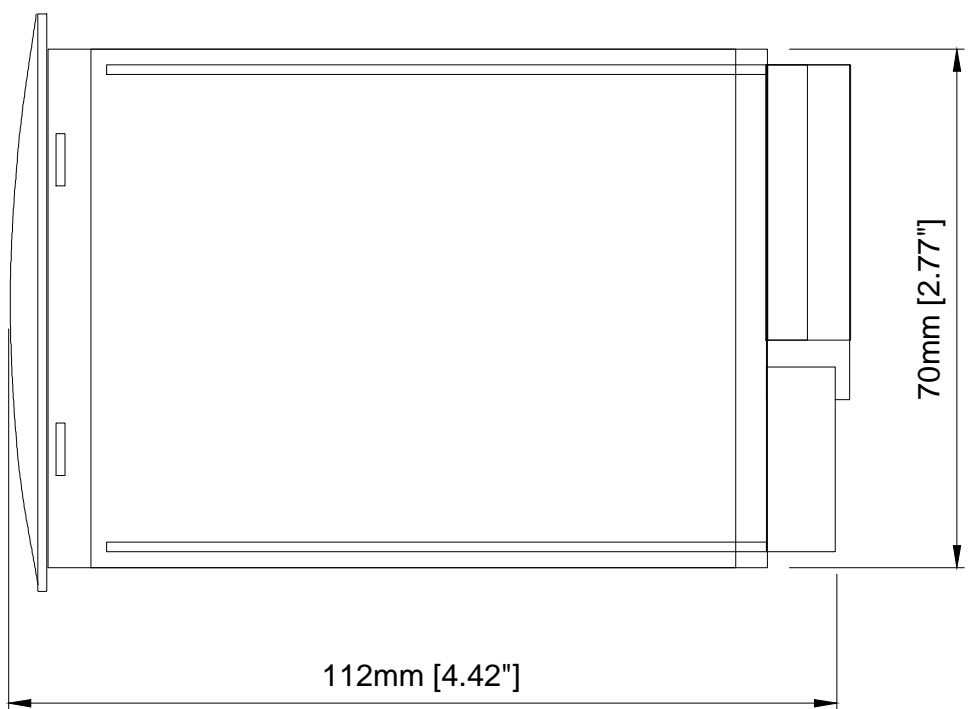

THIS DRAWING IS THE PROPERTY OF THE RDM AND MUST NOT BE COPIED OR DISCLOSED TO A THIRD PARTY WITHOUT AGREED CONSENT.

THIS DRAWING HAS BEEN BASED ON ARCHITECTS LAYOUT

LEGEND

PR0740 Mercury 3

REV 01	FOR INFORMATION	DATE: xx/06/17
--------	-----------------	----------------