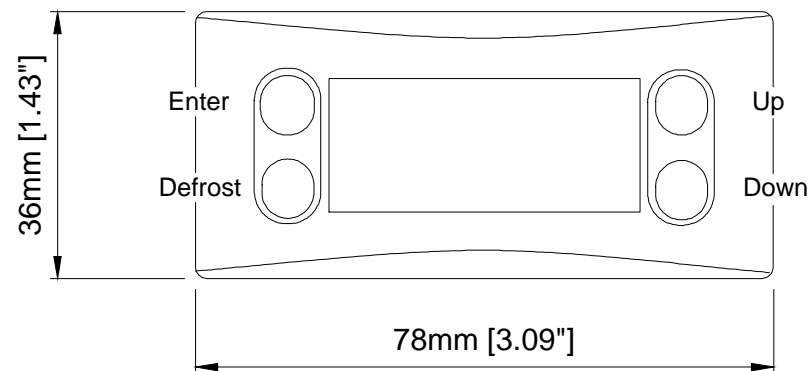

THIS DRAWING IS THE PROPERTY OF THE RDM AND MUST NOT BE COPIED OR DISCLOSED TO A THIRD PARTY WITHOUT AGREED CONSENT.

THIS DRAWING HAS BEEN BASED ON ARCHITECTS LAYOUT

LEGEND

PR0740 Mercury 3

REV 01	FOR INFORMATION	DATE: xx/06/17

DRAWING REVISION

CLIENT

SITE NAME

PROJECT NAME

80 Johnstone Avenue, Hillington Industrial Estate, Glasgow, UK G52 4NZ

PR0740 Mercury 3

CLIENT PROJECT NO. -

RDM PROJECT NO. 00001

DRAWING STATUS FOR INFORMATION

DATE PRODUCED 03/07/17 REV 01

DRAWING NO. 009	DISCIPLINE ELECTRICAL

DRAWN AG	CHECKED MAS