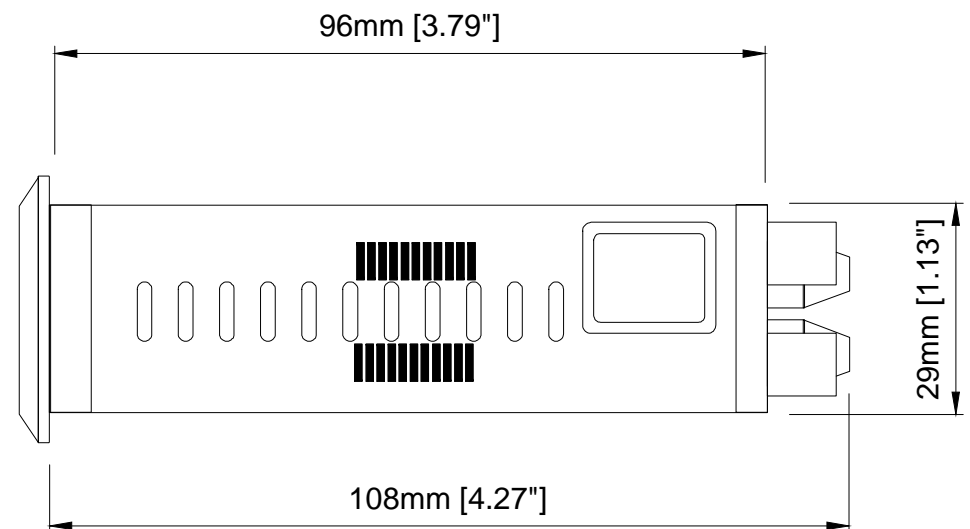

THIS DRAWING IS THE PROPERTY OF THE RDM AND MUST NOT BE COPIED OR DISCLOSED TO A THIRD PARTY WITHOUT AGREED CONSENT.

THIS DRAWING HAS BEEN BASED ON ARCHITECTS LAYOUT

LEGEND

PR0740 Mercury 3

REV 01	FOR INFORMATION	DATE: xx/06/17
--------	-----------------	----------------