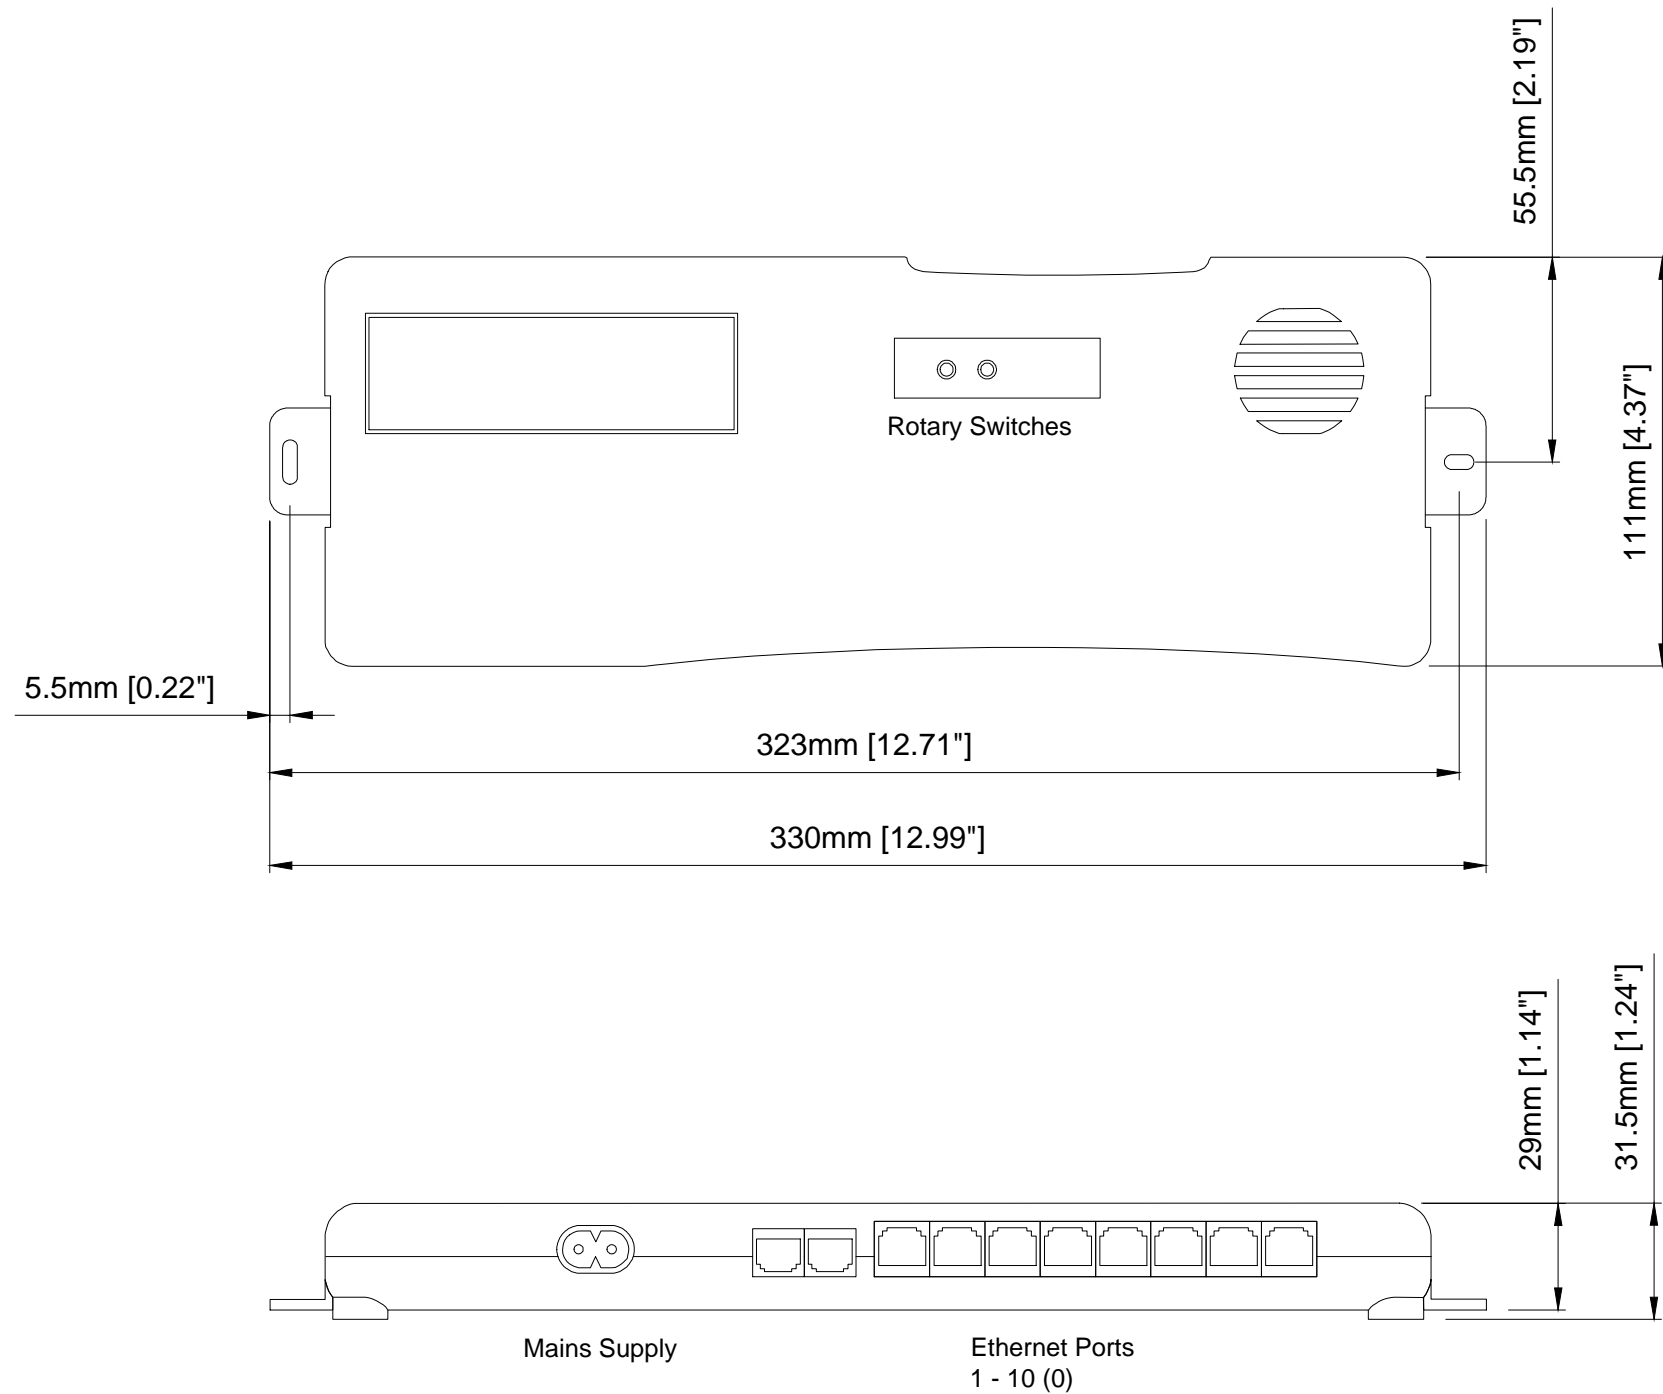

THIS DRAWING IS THE PROPERTY OF THE RDM AND MUST NOT BE COPIED OR DISCLOSED TO A THIRD PARTY WITHOUT AGREED CONSENT.

THIS DRAWING HAS BEEN BASED ON ARCHITECTS LAYOUT

LEGEND

PR0018 Mercury Hub

REV 01	FOR INFORMATION	DATE: xx/06/17

DRAWING REVISION

CLIENT

SITE NAME

PROJECT NAME

80 Johnstone Avenue, Hillington Industrial Estate, Glasgow, UK G52 4NZ

PR0018 Mercury Hub.

CLIENT PROJECT NO. -

RDM PROJECT NO. 00001

DRAWING STATUS FOR INFORMATION

DATE PRODUCED 03/07/17 REV 01

DRAWING NO.	011	DISCIPLINE	ELECTRICAL

DRAWN	AG	CHECKED	MAS