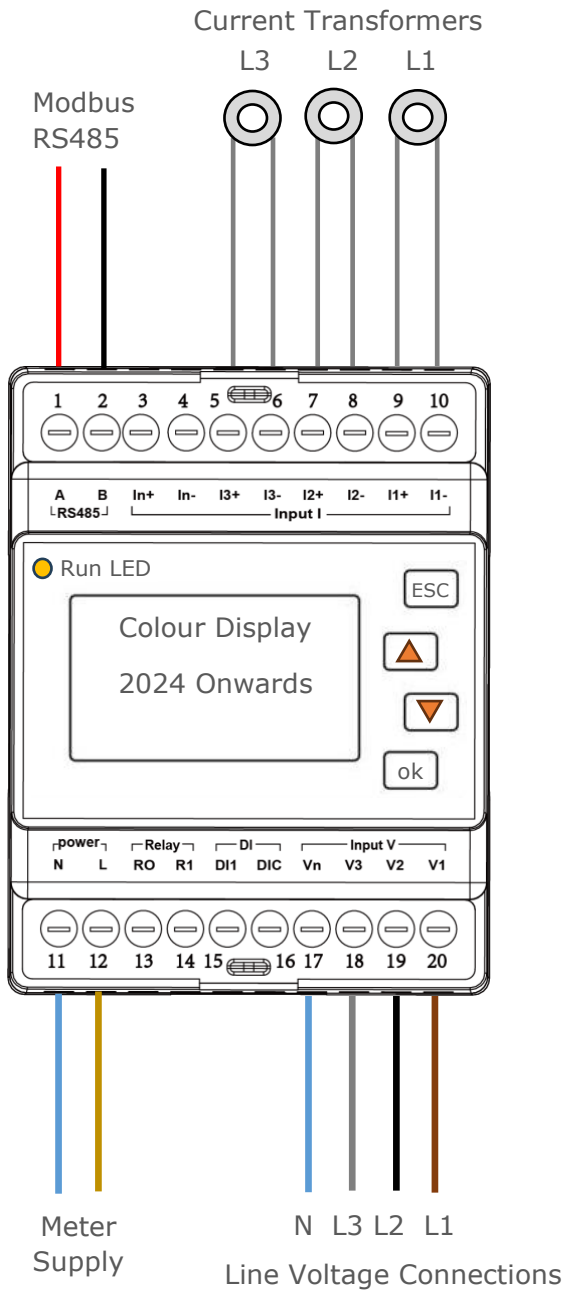

New Meter Connection Details

Legacy Meter Connection Details

Please ensure all power is switched off before installing or maintaining this product.

Resource Data Management Ltd
80 Johnstone Avenue, Hillington,
Glasgow, Scotland, G52 4NZ