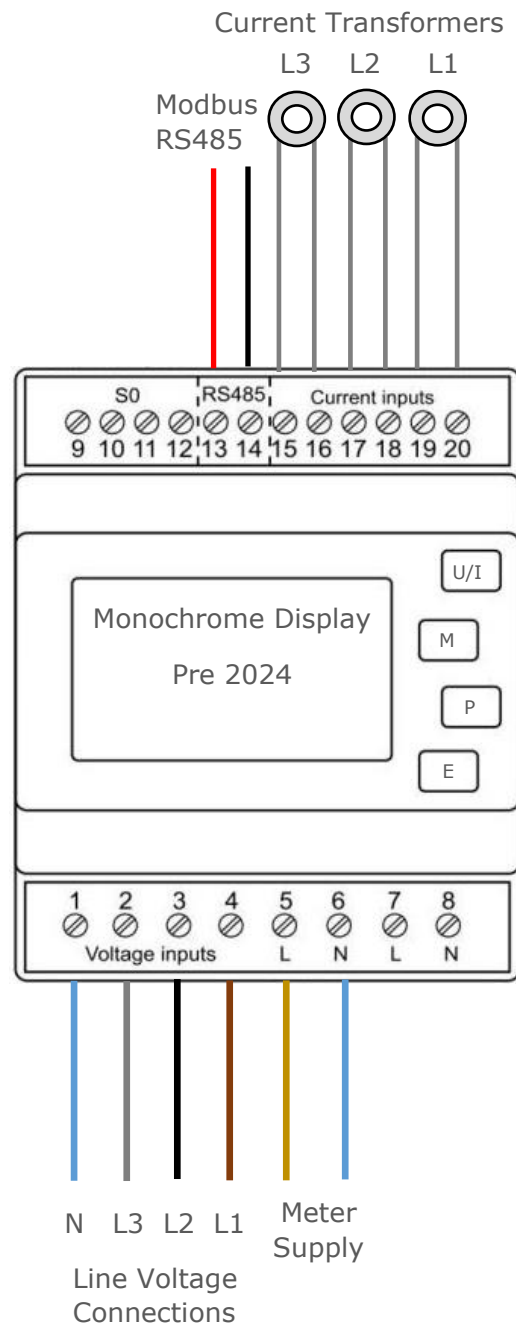

New Meter Connection Details

Legacy Meter Connection Details

Please ensure all power is switched off before installing or maintaining this product.

Resource Data Management Ltd
80 Johnstone Avenue, Hillington,
Glasgow, Scotland, G52 4NZ