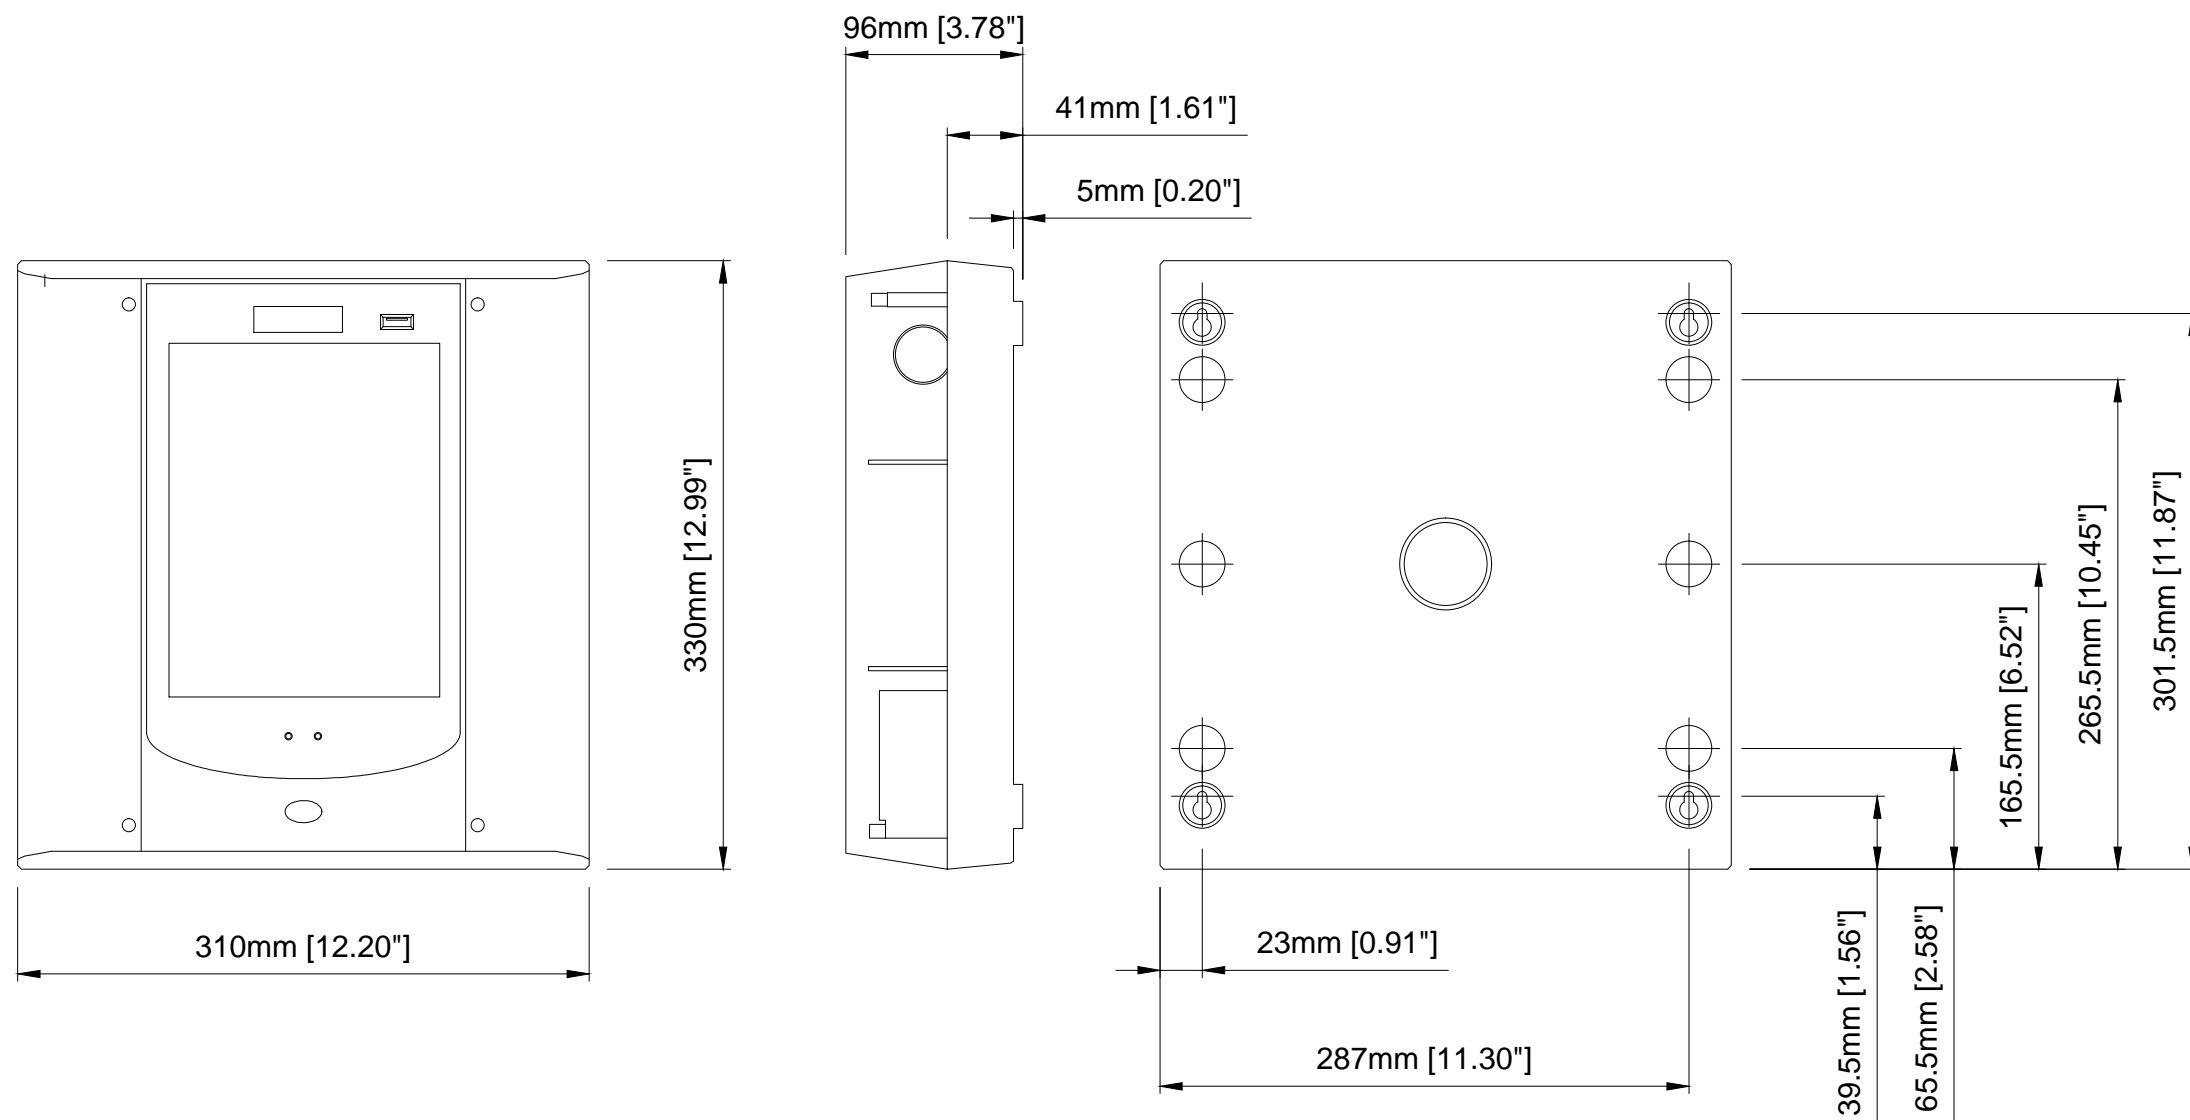

THIS DRAWING IS THE PROPERTY OF THE RDM AND MUST NOT BE COPIED OR DISCLOSED TO A THIRD PARTY WITHOUT AGREED CONSENT.

THIS DRAWING HAS BEEN BASED ON ARCHITECTS LAYOUT

LEGEND

**PR05xx
TouchDM**

REV 01 FOR INFORMATION DATE: xx/06/17

DRAWING REVISION

CLIENT

SITE NAME

PROJECT NAME

80 Johnstone Avenue, Hillington Industrial Estate, Glasgow, UK G52 4NZ

PR05xx TouchDM

CLIENT PROJECT NO. -

RDM PROJECT NO. 00001

DRAWING STATUS FOR INFORMATION

DATE PRODUCED 27/06/17 REV 01

DRAWING NO. 001 DISCIPLINE ELECTRICAL

DRAWN SJS CHECKED MAS