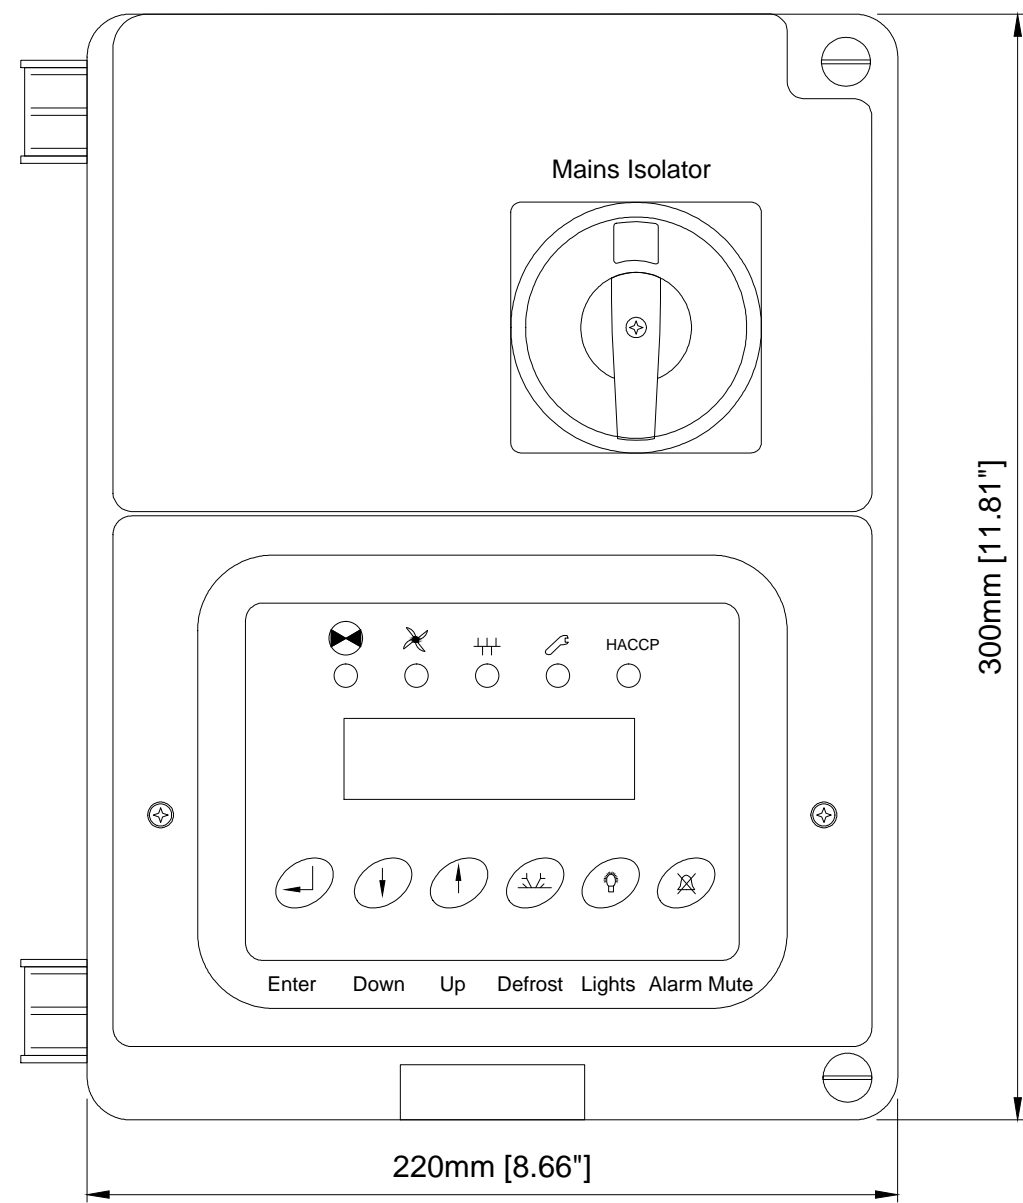

THIS DRAWING IS THE PROPERTY OF THE RDM AND MUST NOT BE COPIED OR DISCLOSED TO A THIRD PARTY WITHOUT AGREED CONSENT.

THIS DRAWING HAS BEEN BASED ON ARCHITECTS LAYOUT

LEGEND

PR0150 Coldroom Panel

REV 01	FOR INFORMATION	DATE: xx/06/17
--------	-----------------	----------------