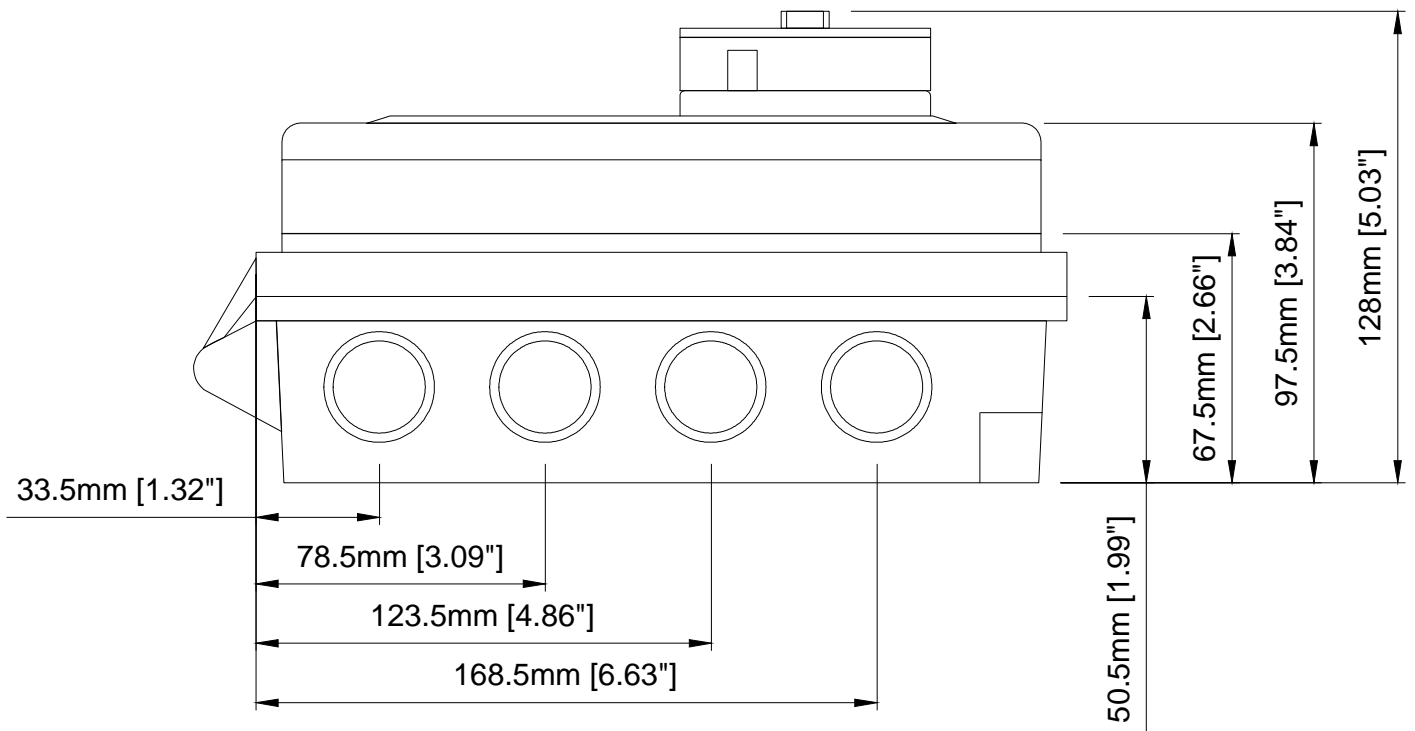

THIS DRAWING IS THE PROPERTY OF THE RDM AND MUST NOT BE COPIED OR DISCLOSED TO A THIRD PARTY WITHOUT AGREED CONSENT.

THIS DRAWING HAS BEEN BASED ON ARCHITECTS LAYOUT

LEGEND

PR0150 Coldroom Panel

REV 01	FOR INFORMATION	DATE: xx/06/17

DRAWING REVISION

CLIENT

SITE NAME

PROJECT NAME

80 Johnstone Avenue, Hillington Industrial Estate, Glasgow, UK G52 4NZ

PR0150 Coldroom Panel.

CLIENT PROJECT NO. -

RDM PROJECT NO. 00001

DRAWING STATUS FOR INFORMATION

DATE PRODUCED 03/07/17 REV 01

DRAWING NO.	015	DISCIPLINE	ELECTRICAL

DRAWN	AG	CHECKED	MAS